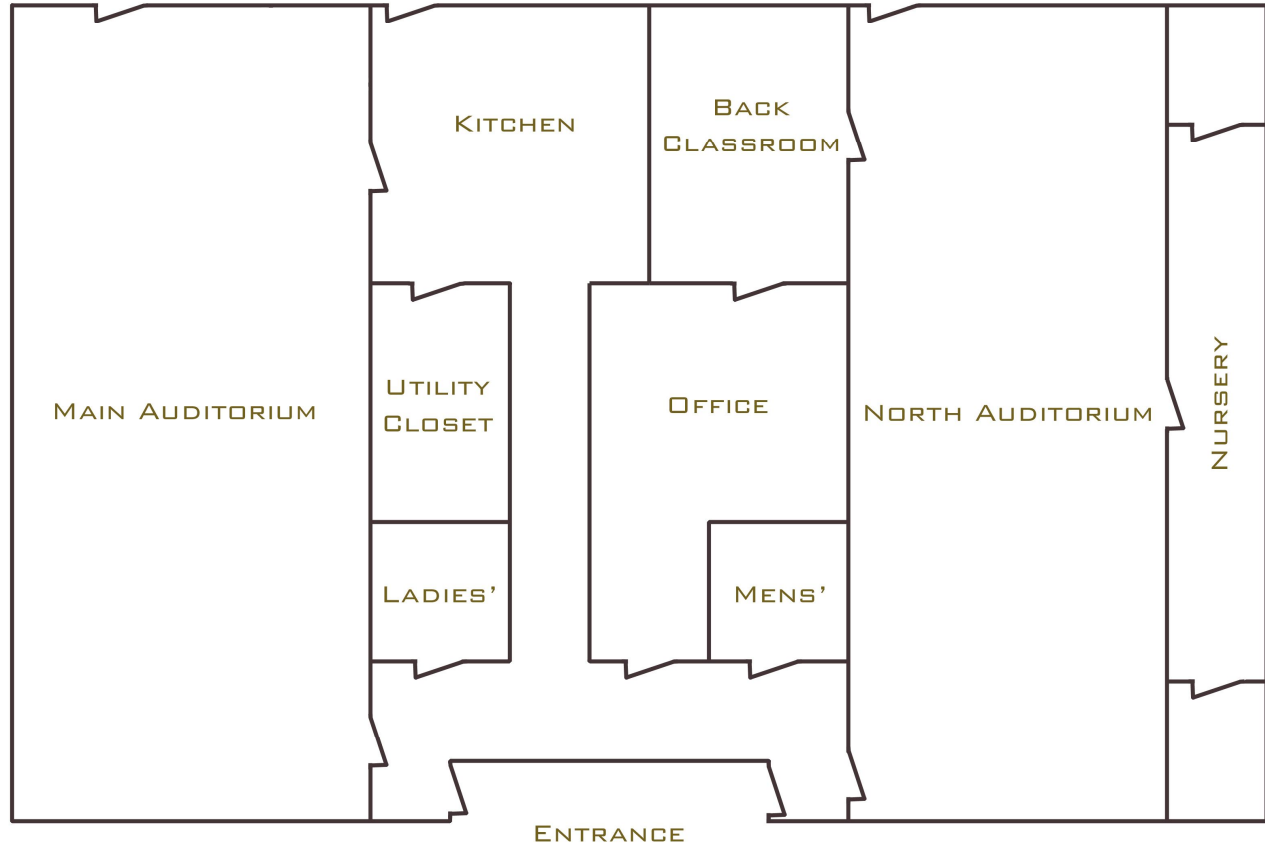

Map and Class Schedule

MT. PISGAH BAPTIST CHURCH INTERNAL MAP

AT THE AMERICAN LEGION HALL :: 344 8TH STREET :: AT THE CORNER OF 8TH AND 'D' STREETS

SUNDAY			
Class	Teacher	Room	Ages
10 AM Classes			
Nursery	Lisa Gillaspie	Nursery	0-2 years
Beginner Class	Jennifer Harper	Back Classroom	3 years to 1st Grade
Girl's Junior Class	Christy Stone	North Auditorium	1st-6th Grade
Boy's Junior Class	Nathan Stone	North Auditorium	1st-6th Grade
Foundations Class	Matt & Miranda Burkhead	Location TBA	Adults
Pastor's Class	Pastor	Auditorium	Adults
11AM			
Nursery	Rotating Ladies	Nursery	0-2 Years
Beginner Class	Miranda Burkhead	North Classroom	3 years to 1st Grade
Junior Church	Matt Burkhead	Fellowship Hall (meet in Auditorium first)	1st-6th Grade
Preaching Service	Pastor	Auditorium	Adults and Teens
WEDNESDAY			
7PM			
Nursery	Lisa Gillaspie	Nursery	0-2 Years
Pee Wee Patch	Bekah Rhoades	Back Classroom	3 years to 1st Grade
Patch the Pirate Club	Chris Rhoades	North Auditorium	1st-6th Grade
Bible Study	Pastor	Auditorium	Adults and Teens